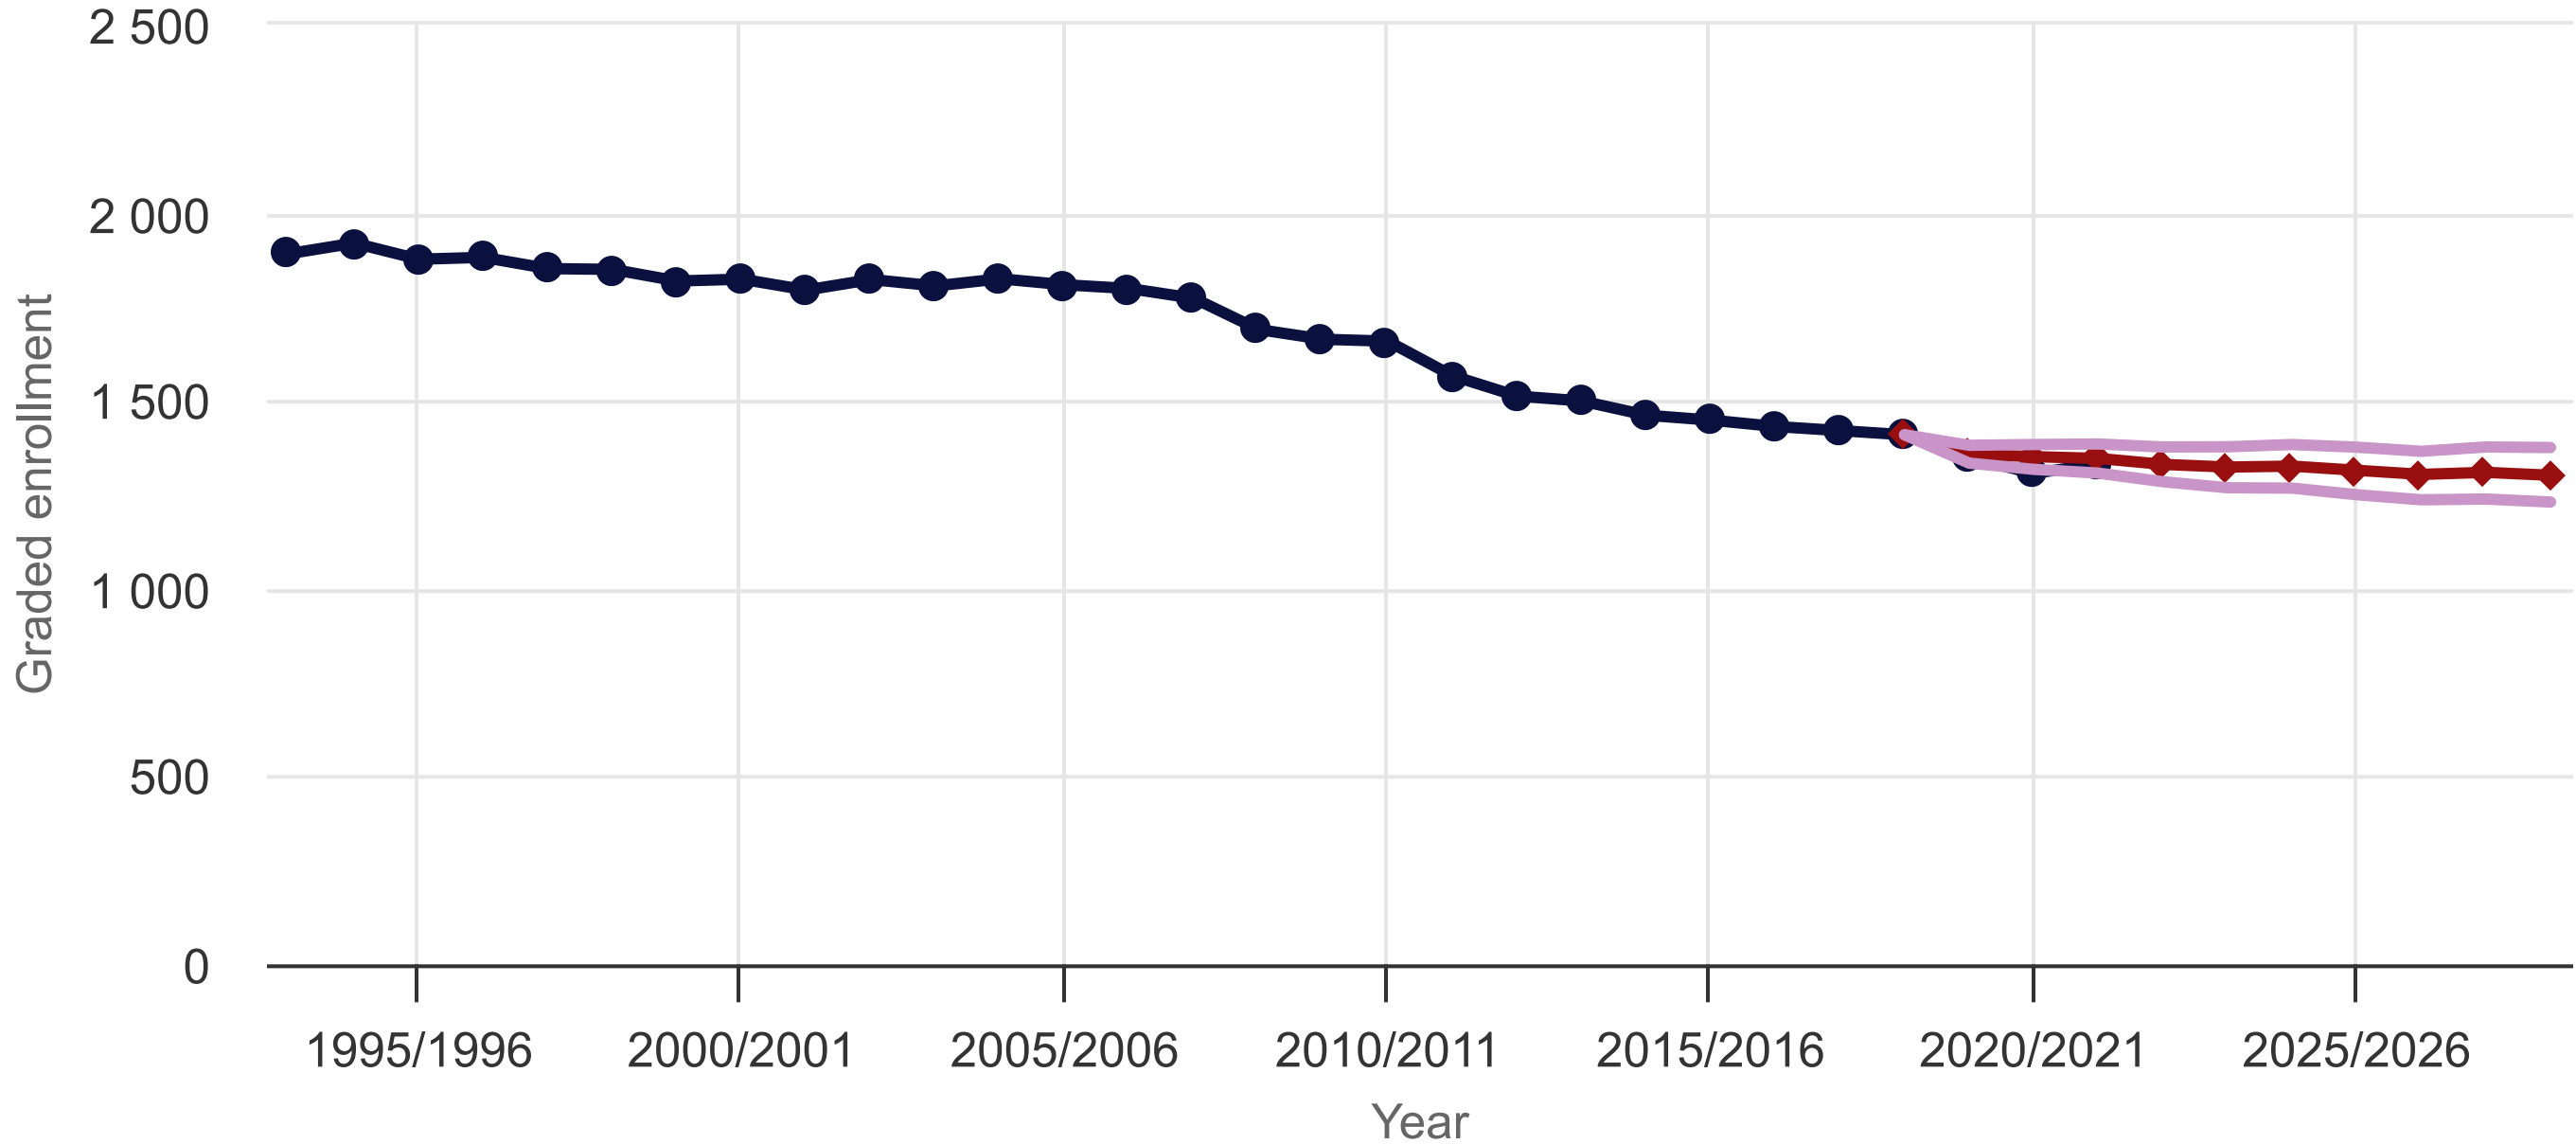

# CAZENOVIA CSD

● Historic    ◆ Projected average    — 90% confidence interval